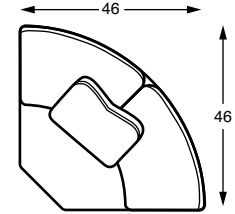

*550-0A3 LSF Corner Sofa
550-080 RSF Sofa*

550 Northfield Sofas & Sectionals

550 Northfield Sofas & Sectionals

Features:

- Flaired Arms
- Box Border Seat Backs
- Available w/ Topstitch Options
- Standard w/ Comfort Plus Seating
- Available as 560 Bridgeport (w/ Wood Legs)

550-001 Lounge Chair
45 W 38 D 35 H 29 AH 21 SH

550-019 Loveseat
62 W 38 D 35 H 29 AH 21 SH

550-095 Wedge
46 W 46 D 35 H 21 SH

550-084 RSF Loveseat
54 W 38 D 35 H 29 AH 21 SH

550-086 LSF Loveseat
54 W 38 D 35 H 29 AH 21 SH

550-0A3 LSF Corner Sofa
92 W 38 D 35 H 29 AH 21 SH

550-0A4 RSF Corner Sofa
92 W 38 D 35 H 29 AH 21 SH

550-011 2-over-2 Sofa
85 W 38 D 35 H 29 AH 21 SH

550-0113 3-over-3 Sofa
85 W 38 D 35 H 29 AH 21 SH

550-080 RSF Sofa
77 W 38 D 35 H 29 AH 21 SH

550-018 LSF Queen Sleeper*
77 W 38 D 35 H 29 AH 21 SH

* Sleeper Mattresses are 72" in length. Total depth of Sleeper with extended mattress is 93". See diagram above.